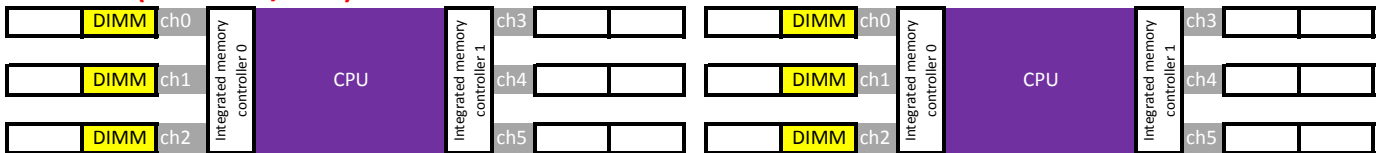

Intel Xeon SP Recommended Memory Configurations - 2 CPU

2 DIMMs (1 DIMM / CPU)

bladesmadesimple.com

4 DIMMs (2 DIMMS / CPU)

bladesmadesimple.com

6 DIMMs (3 DIMMS / CPU)

bladesmadesimple.com

8 DIMMs (4 DIMMS / CPU)