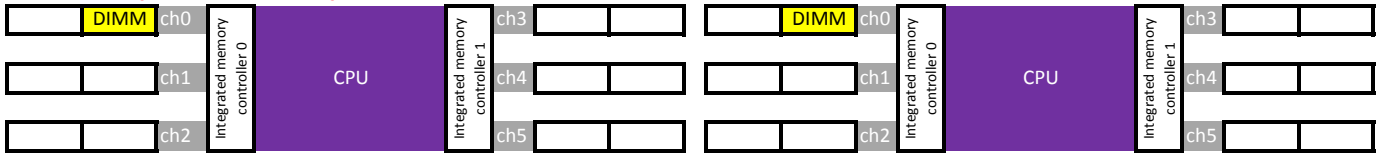

Intel Xeon SP Recommended Memory Configurations - 2 CPU

2 DIMMs (1 DIMM / CPU)

bladesmadesimple.com

4 DIMMs (2 DIMMS / CPU)

bladesmadesimple.com

6 DIMMs (3 DIMMS / CPU)

bladesmadesimple.com

8 DIMMs (4 DIMMS / CPU)