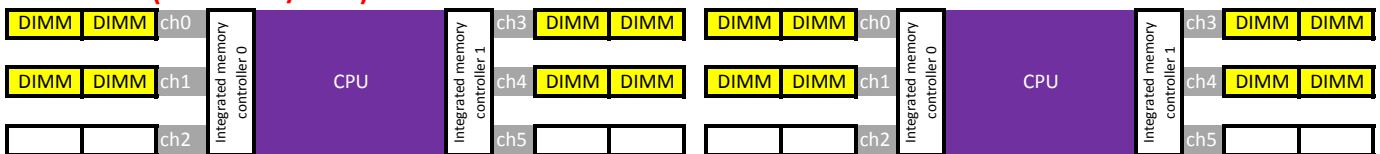

16 DIMMs (8 DIMMS / CPU)