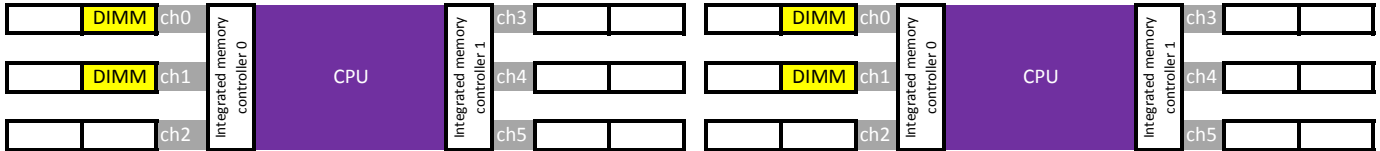

Intel Xeon SP Recommended Memory Configurations - 2 CPU

2 DIMMs (1 DIMM / CPU)

bladesmadesimple.com

4 DIMMs (2 DIMMS / CPU)

bladesmadesimple.com

6 DIMMs (3 DIMMS / CPU)

bladesmadesimple.com

8 DIMMs (4 DIMMS / CPU)