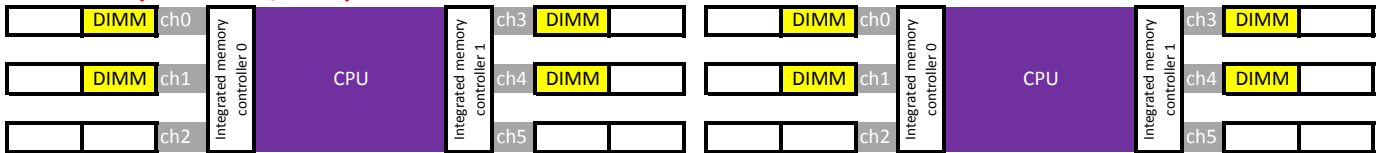

Intel Xeon SP Recommended Memory Configurations - 2 CPU

2 DIMMs (1 DIMM / CPU)

bladesmadesimple.com

4 DIMMs (2 DIMMS / CPU)

bladesmadesimple.com

6 DIMMs (3 DIMMS / CPU)

bladesmadesimple.com

8 DIMMs (4 DIMMS / CPU)