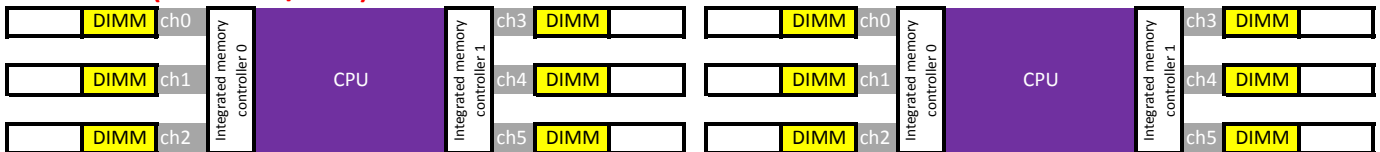

12 DIMMs (6 DIMMS / CPU)