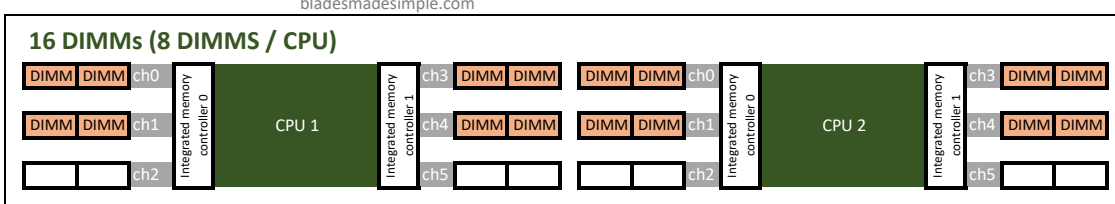

DIMM Size (GB)	Total Capacity	STREAM Triad relative memory bandwidth
8	32	35%
16	64	
32	128	
64	256	
128	512	

bladesmadesimple.com

DIMM Size (GB)	Total Capacity	STREAM Triad relative memory bandwidth
8	48	51%
16	96	
32	192	
64	384	
128	768	

bladesmadesimple.com

DIMM Size (GB)	Total Capacity	STREAM Triad relative memory bandwidth
8	64	67%
16	128	
32	256	
64	512	
128	1024	

bladesmadesimple.com

DIMM Size (GB)	Total Capacity	STREAM Triad relative memory bandwidth
8	96	97%
16	192	
32	384	
64	768	
128	1536	

bladesmadesimple.com

DIMM Size (GB)	Total Capacity	STREAM Triad relative memory bandwidth
8	128	68%
16	256	
32	512	
64	1024	
128*	2048	

* requires 'M' option Intel Xeon SP CPU

DIMM Size (GB)	Total Capacity	STREAM Triad relative memory bandwidth
8	192	100%
16	384	
32	768	
64	1536	
128*	3072	

* requires 'M' option Intel Xeon SP CPU

The STREAM Triad relative memory bandwidth information presented above is based on information from a whitepaper titled "Intel Xeon Scalable Family Balanced Memory Configurations" by Lenovo Press located at <https://lenovopress.com/lp0742-intel-xeon-scalable-family-balanced-memory-configurations>.