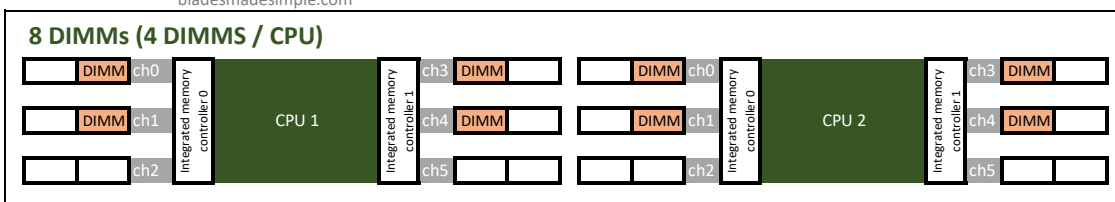

Recommended Intel Xeon SP Memory Configurations - 2 CPU

last updated 12/21/2017

DIMM Size (GB)	Total Capacity	STREAM Triad relative memory bandwidth
8	16	18%
16	32	
32	64	
64	128	
128	256	

bladesmadesimple.com

DIMM Size (GB)	Total Capacity	STREAM Triad relative memory bandwidth
8	32	35%
16	64	
32	128	
64	256	
128	512	

bladesmadesimple.com

DIMM Size (GB)	Total Capacity	STREAM Triad relative memory bandwidth
8	48	51%
16	96	
32	192	
64	384	
128	768	

bladesmadesimple.com

DIMM Size (GB)	Total Capacity	STREAM Triad relative memory bandwidth
8	64	67%
16	128	
32	256	
64	512	
128	1024	

bladesmadesimple.com

DIMM Size (GB)	Total Capacity	STREAM Triad relative memory bandwidth
8	96	97%
16	192	
32	384	
64	768	
128	1536	

bladesmadesimple.com

DIMM Size (GB)	Total Capacity	STREAM Triad relative memory bandwidth
8	128	68%
16	256	
32	512	
64	1024	
128*	2048	

* requires 'M' option Intel Xeon SP CPU

DIMM Size (GB)	Total Capacity	STREAM Triad relative memory bandwidth
8	192	100%
16	384	
32	768	
64	1536	
128*	3072	