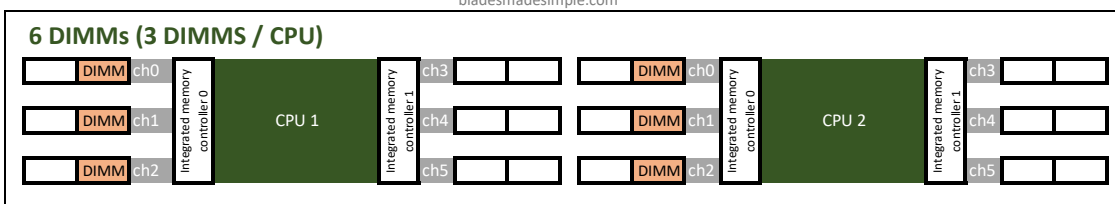

Recommended Intel Xeon SP Memory Configurations - 2 CPU

last updated 12/21/2017

DIMM Size (GB)	Total Capacity	STREAM Triad relative memory bandwidth
8	16	18%
16	32	
32	64	
64	128	
128	256	

bladesmadesimple.com

DIMM Size (GB)	Total Capacity	STREAM Triad relative memory bandwidth
8	32	35%
16	64	
32	128	
64	256	
128	512	

bladesmadesimple.com

DIMM Size (GB)	Total Capacity	STREAM Triad relative memory bandwidth
8	48	51%
16	96	
32	192	
64	384	
128	768	

bladesmadesimple.com

DIMM Size (GB)	Total Capacity	STREAM Triad relative memory bandwidth
8	64	67%
16	128	
32	256	
64	512	
128	1024	

bladesmadesimple.com

DIMM Size (GB)	Total Capacity	STREAM Triad relative memory bandwidth
8	96	97%
16	192	
32	384	
64	768	
128	1536	

bladesmadesimple.com

DIMM Size (GB)	Total Capacity	STREAM Triad relative memory bandwidth
8	128	68%
16	256	
32	512	
64	1024	
128*	2048	

* requires 'M' option Intel Xeon SP CPU

DIMM Size (GB)	Total Capacity	STREAM Triad relative memory bandwidth
8	192	100%
16	384	
32	768	
64	1536	
128*	3072	