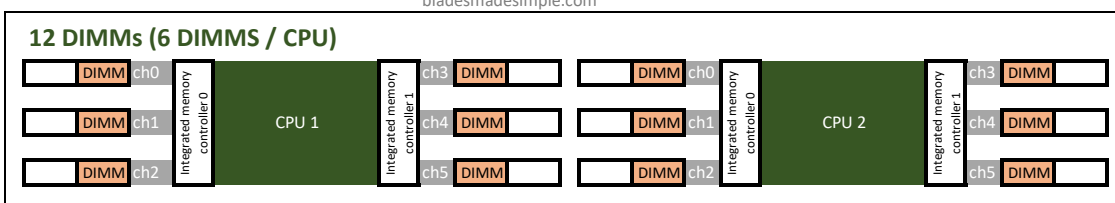

DIMM Size (GB)	Total Capacity	STREAM Triad relative memory bandwidth
8	32	35%
16	64	
32	128	
64	256	
128	512	

bladesmadesimple.com

DIMM Size (GB)	Total Capacity	STREAM Triad relative memory bandwidth
8	48	51%
16	96	
32	192	
64	384	
128	768	

bladesmadesimple.com

DIMM Size (GB)	Total Capacity	STREAM Triad relative memory bandwidth
8	64	67%
16	128	
32	256	
64	512	
128	1024	

bladesmadesimple.com

DIMM Size (GB)	Total Capacity	STREAM Triad relative memory bandwidth
8	96	97%
16	192	
32	384	
64	768	
128	1536	

bladesmadesimple.com

DIMM Size (GB)	Total Capacity	STREAM Triad relative memory bandwidth
8	128	68%
16	256	
32	512	
64	1024	
128*	2048	

* requires 'M' option Intel Xeon SP CPU

DIMM Size (GB)	Total Capacity	STREAM Triad relative memory bandwidth
8	192	100%
16	384	
32	768	
64	1536	
128*	3072	

* requires 'M' option Intel Xeon SP CPU

The STREAM Triad relative memory bandwidth information presented above is based on information from a whitepaper titled "Intel Xeon Scalable Family Balanced Memory Configurations" by Lenovo Press located at <https://lenovopress.com/lp0742-intel-xeon-scalable-family-balanced-memory-configurations>.