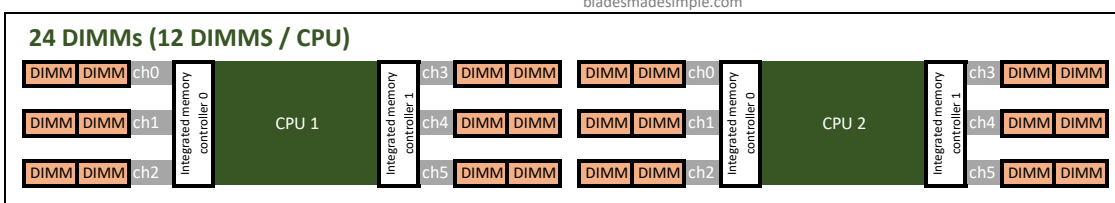

DIMM Size (GB)	Total Capacity	STREAM Triad relative memory bandwidth
8	32	35%
16	64	
32	128	
64	256	
128	512	

bladesmadesimple.com

DIMM Size (GB)	Total Capacity	STREAM Triad relative memory bandwidth
8	48	51%
16	96	
32	192	
64	384	
128	768	

bladesmadesimple.com

DIMM Size (GB)	Total Capacity	STREAM Triad relative memory bandwidth
8	64	67%
16	128	
32	256	
64	512	
128	1024	

bladesmadesimple.com

DIMM Size (GB)	Total Capacity	STREAM Triad relative memory bandwidth
8	96	97%
16	192	
32	384	
64	768	
128	1536	

bladesmadesimple.com

DIMM Size (GB)	Total Capacity	STREAM Triad relative memory bandwidth
8	128	68%
16	256	
32	512	
64	1024	
128*	2048	

* requires 'M' option Intel Xeon SP CPU

DIMM Size (GB)	Total Capacity	STREAM Triad relative memory bandwidth
8	192	100%
16	384	
32	768	
64	1536	
128*	3072	

* requires 'M' option Intel Xeon SP CPU

The STREAM Triad relative memory bandwidth information presented above is based on information from a whitepaper titled "Intel Xeon Scalable Family Balanced Memory Configurations" by Lenovo Press located at <https://lenovopress.com/lp0742-intel-xeon-scalable-family-balanced-memory-configurations>.