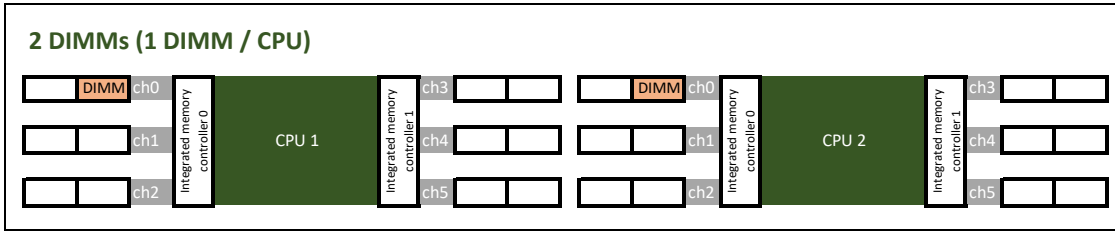

Recommended Intel Xeon SP Memory Configurations - 2 CPU

last updated 12/21/2017

DIMM Size (GB)	Total Capacity	STREAM Triad relative memory bandwidth
8	16	18%
16	32	
32	64	
64	128	
128	256	

bladesmadesimple.com

DIMM Size (GB)	Total Capacity	STREAM Triad relative memory bandwidth
8	32	35%
16	64	
32	128	
64	256	
128	512	

bladesmadesimple.com

DIMM Size (GB)	Total Capacity	STREAM Triad relative memory bandwidth
8	48	51%
16	96	
32	192	
64	384	
128	768	

bladesmadesimple.com

DIMM Size (GB)	Total Capacity	STREAM Triad relative memory bandwidth
8	64	67%
16	128	
32	256	
64	512	
128	1024	

bladesmadesimple.com

DIMM Size (GB)	Total Capacity	STREAM Triad relative memory bandwidth
8	96	97%
16	192	
32	384	
64	768	
128	1536	

bladesmadesimple.com

DIMM Size (GB)	Total Capacity	STREAM Triad relative memory bandwidth
8	128	68%
16	256	
32	512	
64	1024	
128*	2048	

* requires 'M' option Intel Xeon SP CPU

DIMM Size (GB)	Total Capacity	STREAM Triad relative memory bandwidth
8	192	100%
16	384	
32	768	
64	1536	
128*	3072	