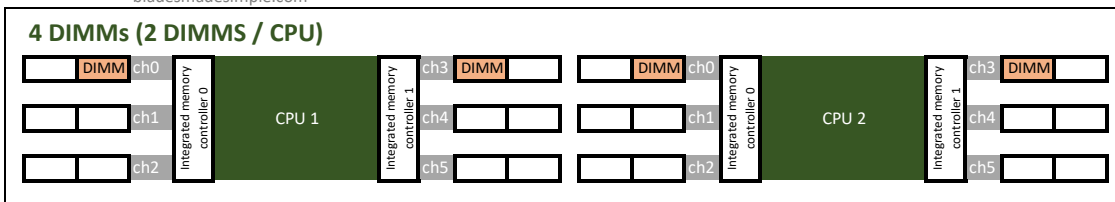

Recommended Intel Xeon SP Memory Configurations - 2 CPU

last updated 12/21/2017

DIMM Size (GB)	Total Capacity	STREAM Triad relative memory bandwidth
8	16	18%
16	32	
32	64	
64	128	
128	256	

bladesmadesimple.com

DIMM Size (GB)	Total Capacity	STREAM Triad relative memory bandwidth
8	32	35%
16	64	
32	128	
64	256	
128	512	

bladesmadesimple.com

DIMM Size (GB)	Total Capacity	STREAM Triad relative memory bandwidth
8	48	51%
16	96	
32	192	
64	384	
128	768	

bladesmadesimple.com

DIMM Size (GB)	Total Capacity	STREAM Triad relative memory bandwidth
8	64	67%
16	128	
32	256	
64	512	
128	1024	

bladesmadesimple.com

DIMM Size (GB)	Total Capacity	STREAM Triad relative memory bandwidth
8	96	97%
16	192	
32	384	
64	768	
128	1536	

bladesmadesimple.com

DIMM Size (GB)	Total Capacity	STREAM Triad relative memory bandwidth
8	128	68%
16	256	
32	512	
64	1024	
128*	2048	

* requires 'M' option Intel Xeon SP CPU

DIMM Size (GB)	Total Capacity	STREAM Triad relative memory bandwidth
8	192	100%
16	384	
32	768	
64	1536	
128*	3072	