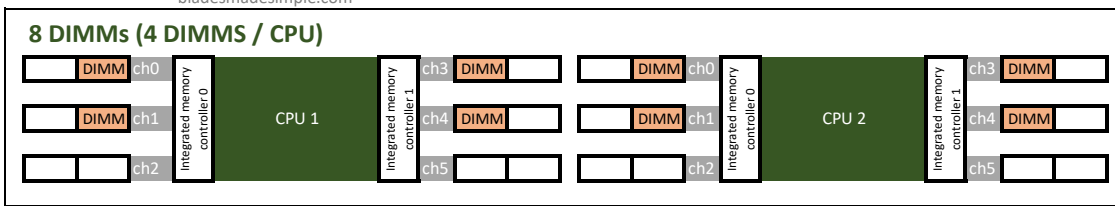

Recommended Intel Xeon SP Memory Configurations - 2 CPU

v4 revised 6.20.2019

DIMM Size (GB)	Total Capacity	STREAM Triad relative memory bandwidth
8	16	18%
16	32	
32	64	
64	128	
128	256	

bladesmadesimple.com

DIMM Size (GB)	Total Capacity	STREAM Triad relative memory bandwidth
8	32	35%
16	64	
32	128	
64	256	
128	512	

bladesmadesimple.com

DIMM Size (GB)	Total Capacity	STREAM Triad relative memory bandwidth
8	48	51%
16	96	
32	192	
64	384	
128	768	

bladesmadesimple.com

DIMM Size (GB)	Total Capacity	STREAM Triad relative memory bandwidth
8	64	67%
16	128	
32	256	
64	512	
128	1024	

bladesmadesimple.com

DIMM Size (GB)	Total Capacity	STREAM Triad relative memory bandwidth
8	96	97%
16	192	
32	384	
64	768	
128	1536	

bladesmadesimple.com

DIMM Size (GB)	Total Capacity	STREAM Triad relative memory bandwidth
8	128	68%
16	256	
32	512	
64	1024	
128*	2048	

* requires 'M' option Intel Xeon SP CPU

DIMM Size (GB)	Total Capacity	STREAM Triad relative memory bandwidth
8	192	100%
16	384	
32	768	
64	1536	
128*	3072	