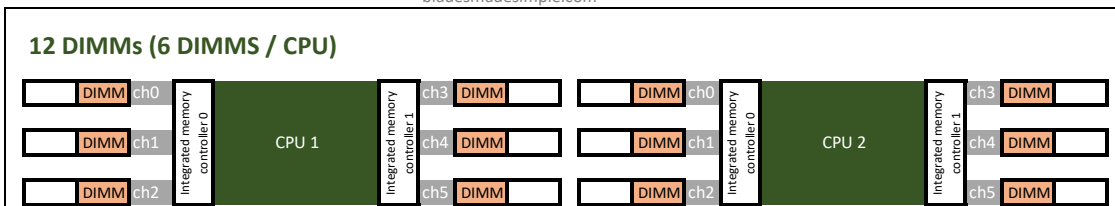

Recommended Intel Xeon SP Memory Configurations - 2 CPU

v4 revised 6.20.2019

DIMM Size (GB)	Total Capacity	STREAM Triad relative memory bandwidth
8	16	18%
16	32	
32	64	
64	128	
128	256	

bladesmadesimple.com

DIMM Size (GB)	Total Capacity	STREAM Triad relative memory bandwidth
8	32	35%
16	64	
32	128	
64	256	
128	512	

bladesmadesimple.com

DIMM Size (GB)	Total Capacity	STREAM Triad relative memory bandwidth
8	48	51%
16	96	
32	192	
64	384	
128	768	

bladesmadesimple.com

DIMM Size (GB)	Total Capacity	STREAM Triad relative memory bandwidth
8	64	67%
16	128	
32	256	
64	512	
128	1024	

bladesmadesimple.com

DIMM Size (GB)	Total Capacity	STREAM Triad relative memory bandwidth
8	96	97%
16	192	
32	384	
64	768	
128	1536	

bladesmadesimple.com

DIMM Size (GB)	Total Capacity	STREAM Triad relative memory bandwidth
8	128	68%
16	256	
32	512	
64	1024	
128*	2048	

* requires 'M' option Intel Xeon SP CPU

DIMM Size (GB)	Total Capacity	STREAM Triad relative memory bandwidth
8	192	100%
16	384	
32	768	
64	1536	
128*	3072	