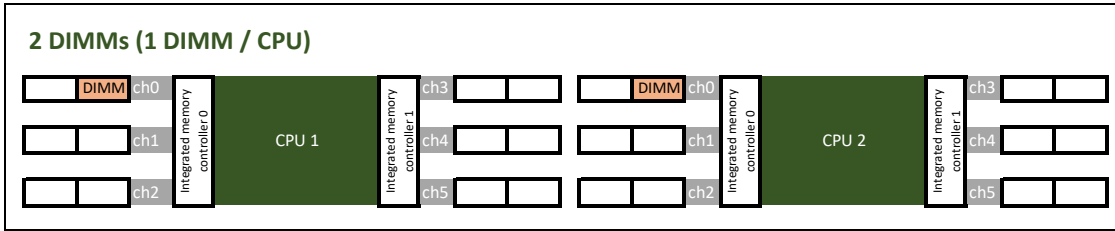

Recommended Intel Xeon SP Memory Configurations - 2 CPU

v4 revised 6.20.2019

DIMM Size (GB)	Total Capacity	STREAM Triad relative memory bandwidth
8	16	18%
16	32	
32	64	
64	128	
128	256	

bladesmadesimple.com

DIMM Size (GB)	Total Capacity	STREAM Triad relative memory bandwidth
8	32	35%
16	64	
32	128	
64	256	
128	512	

bladesmadesimple.com

DIMM Size (GB)	Total Capacity	STREAM Triad relative memory bandwidth
8	48	51%
16	96	
32	192	
64	384	
128	768	

bladesmadesimple.com

DIMM Size (GB)	Total Capacity	STREAM Triad relative memory bandwidth
8	64	67%
16	128	
32	256	
64	512	
128	1024	

bladesmadesimple.com

DIMM Size (GB)	Total Capacity	STREAM Triad relative memory bandwidth
8	96	97%
16	192	
32	384	
64	768	
128	1536	

bladesmadesimple.com

DIMM Size (GB)	Total Capacity	STREAM Triad relative memory bandwidth
8	128	68%
16	256	
32	512	
64	1024	
128*	2048	

* requires 'M' option Intel Xeon SP CPU

DIMM Size (GB)	Total Capacity	STREAM Triad relative memory bandwidth
8	192	100%
16	384	
32	768	
64	1536	
128*	3072	