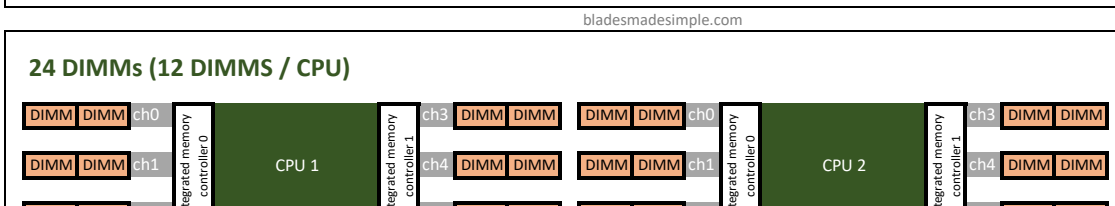

DIMM Size (GB)	Total Capacity	STREAM Triad relative memory bandwidth
8	32	35%
16	64	
32	128	
64	256	
128	512	

bladesmadesimple.com

DIMM Size (GB)	Total Capacity	STREAM Triad relative memory bandwidth
8	48	51%
16	96	
32	192	
64	384	
128	768	

bladesmadesimple.com

DIMM Size (GB)	Total Capacity	STREAM Triad relative memory bandwidth
8	64	67%
16	128	
32	256	
64	512	
128	1024	

bladesmadesimple.com

DIMM Size (GB)	Total Capacity	STREAM Triad relative memory bandwidth
8	96	97%
16	192	
32	384	
64	768	
128	1536	

bladesmadesimple.com

DIMM Size (GB)	Total Capacity	STREAM Triad relative memory bandwidth
8	128	68%
16	256	
32	512	
64	1024	
128*	2048	

* requires 'M' option Intel Xeon SP CPU

DIMM Size (GB)	Total Capacity	STREAM Triad relative memory bandwidth
8	192	100%
16	384	
32	768	
64	1536	
128*	3072	

* requires 'M' option Intel Xeon SP CPU

The STREAM Triad relative memory bandwidth information presented above is based on information from a whitepaper titled "Intel Xeon Scalable Family Balanced Memory Configurations" by Lenovo Press located at <https://lenovopress.com/lp0742-intel-xeon-scalable-family-balanced-memory-configurations>.