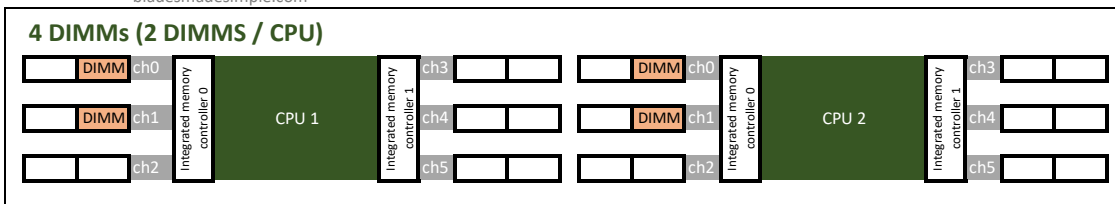

Recommended Intel Xeon SP Memory Configurations - 2 CPU

v4 revised 6.20.2019

DIMM Size (GB)	Total Capacity	STREAM Triad relative memory bandwidth
8	16	18%
16	32	
32	64	
64	128	
128	256	

bladesmadesimple.com

DIMM Size (GB)	Total Capacity	STREAM Triad relative memory bandwidth
8	32	35%
16	64	
32	128	
64	256	
128	512	

bladesmadesimple.com

DIMM Size (GB)	Total Capacity	STREAM Triad relative memory bandwidth
8	48	51%
16	96	
32	192	
64	384	
128	768	

bladesmadesimple.com

DIMM Size (GB)	Total Capacity	STREAM Triad relative memory bandwidth
8	64	67%
16	128	
32	256	
64	512	
128	1024	

bladesmadesimple.com

DIMM Size (GB)	Total Capacity	STREAM Triad relative memory bandwidth
8	96	97%
16	192	
32	384	
64	768	
128	1536	

bladesmadesimple.com

DIMM Size (GB)	Total Capacity	STREAM Triad relative memory bandwidth
8	128	68%
16	256	
32	512	
64	1024	
128*	2048	

* requires 'M' option Intel Xeon SP CPU

DIMM Size (GB)	Total Capacity	STREAM Triad relative memory bandwidth
8	192	100%
16	384	
32	768	
64	1536	
128*	3072	