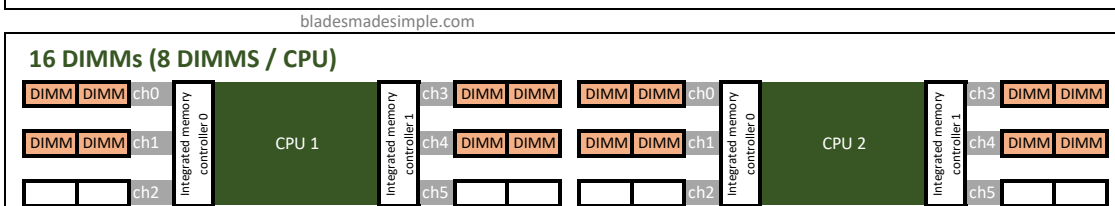

DIMM Size (GB)	Total Capacity	STREAM Triad relative memory bandwidth
8	32	35%
16	64	
32	128	
64	256	
128	512	

bladesmadesimple.com

DIMM Size (GB)	Total Capacity	STREAM Triad relative memory bandwidth
8	48	51%
16	96	
32	192	
64	384	
128	768	

bladesmadesimple.com

DIMM Size (GB)	Total Capacity	STREAM Triad relative memory bandwidth
8	64	67%
16	128	
32	256	
64	512	
128	1024	

bladesmadesimple.com

DIMM Size (GB)	Total Capacity	STREAM Triad relative memory bandwidth
8	96	97%
16	192	
32	384	
64	768	
128	1536	

bladesmadesimple.com

DIMM Size (GB)	Total Capacity	STREAM Triad relative memory bandwidth
8	128	68%
16	256	
32	512	
64	1024	
128*	2048	

* requires 'M' option Intel Xeon SP CPU

DIMM Size (GB)	Total Capacity	STREAM Triad relative memory bandwidth
8	192	100%
16	384	
32	768	
64	1536	
128*	3072	

* requires 'M' option Intel Xeon SP CPU

The STREAM Triad relative memory bandwidth information presented above is based on information from a whitepaper titled "Intel Xeon Scalable Family Balanced Memory Configurations" by Lenovo Press located at <https://lenovopress.com/lp0742-intel-xeon-scalable-family-balanced-memory-configurations>.