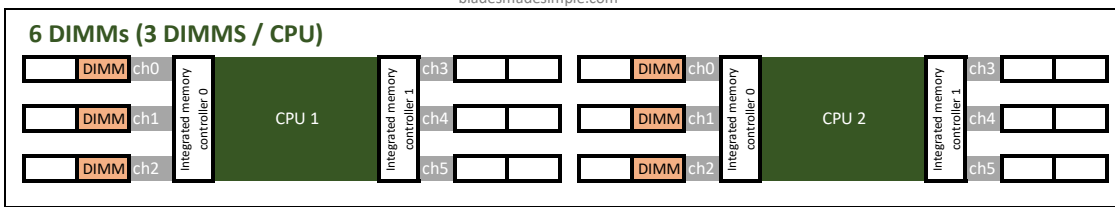

Recommended Intel Xeon SP Memory Configurations - 2 CPU

v4 revised 6.20.2019

DIMM Size (GB)	Total Capacity	STREAM Triad relative memory bandwidth
8	16	18%
16	32	
32	64	
64	128	
128	256	

bladesmadesimple.com

DIMM Size (GB)	Total Capacity	STREAM Triad relative memory bandwidth
8	32	35%
16	64	
32	128	
64	256	
128	512	

bladesmadesimple.com

DIMM Size (GB)	Total Capacity	STREAM Triad relative memory bandwidth
8	48	51%
16	96	
32	192	
64	384	
128	768	

bladesmadesimple.com

DIMM Size (GB)	Total Capacity	STREAM Triad relative memory bandwidth
8	64	67%
16	128	
32	256	
64	512	
128	1024	

bladesmadesimple.com

DIMM Size (GB)	Total Capacity	STREAM Triad relative memory bandwidth
8	96	97%
16	192	
32	384	
64	768	
128	1536	

bladesmadesimple.com

DIMM Size (GB)	Total Capacity	STREAM Triad relative memory bandwidth
8	128	68%
16	256	
32	512	
64	1024	
128*	2048	

* requires 'M' option Intel Xeon SP CPU

DIMM Size (GB)	Total Capacity	STREAM Triad relative memory bandwidth
8	192	100%
16	384	
32	768	
64	1536	
128*	3072	